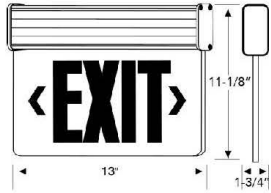

### TECHNICAL SPECIFICATIONS:

- :: Specification grade exit with emergency battery backup (90 minutes)
- :: Extruded aluminum canopy with clear acrylic panel
- :: Universal mounting plate for back, top, or side mounting
- :: Energy efficient LED panel, 4.5 watts (red) 4.8 watts (green), 25-year rated 120/277-volt operation
- :: Single or double face (Mylar insert used for double face\*)
- :: Left or right arrow
- :: 4.8 V Ni-Cad battery for long life (0-50 deg C)
- :: Low profile compact design
- :: 90-minute EM-rated with push style test switch and red indicator light mounting accessories included
- :: Also available with plastic housing

### TECHNICAL SPECIFICATIONS:

- :: Specification grade exit with emergency battery backup (90 minutes)
- :: Recessed canopy with extruded aluminum housing
- :: Energy efficient LED panel, 4.5 watts (red) 4.8 watts (green), 25-year rated 120/277-volt operation
- :: Single or double face (Mylar insert used for double face\*)
- :: Left or right arrow
- :: 4.8 V Ni-Cad battery for long life (0-50 deg C)
- :: Low profile compact design
- :: 90-minute EM-rated with push style test switch and red indicator light mounting accessories included
- :: Adjustable (24") bar hangers compatible for use in T-bar ceilings
- :: Mounting accessories included