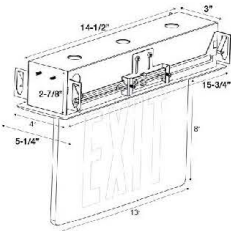

### TECHNICAL SPECIFICATIONS:

- :: Specification grade exit with emergency battery backup (90 minutes)
- :: Extruded aluminum canopy with clear acrylic panel
- :: Universal mounting plate for back, top, or side mounting
- :: Energy efficient LED panel, 4.5 watts (red) 4.8 watts (green), 25-year rated 120/277-volt operation
- :: Single or double face (Mylar insert used for double face\*)
- :: Left or right arrow
- :: 4.8 V Ni-Cad battery for long life (0-50 deg C)
- :: Low profile compact design
- :: 90-minute EM-rated with push style test switch and red indicator light mounting accessories included
- :: Also available with plastic housing

### TECHNICAL SPECIFICATIONS:

- :: Specification grade exit with emergency battery backup (90 minutes)
- :: Recessed canopy with extruded aluminum housing
- :: Energy efficient LED panel, 4.5 watts (red) 4.8 watts (green), 25-year rated 120/277-volt operation
- :: Single or double face (Mylar insert used for double face\*)
- :: Left or right arrow
- :: 4.8 V Ni-Cad battery for long life (0-50 deg C)
- :: Low profile compact design
- :: 90-minute EM-rated with push style test switch and red indicator light mounting accessories included
- :: Adjustable (24") bar hangers compatible for use in T-bar ceilings
- :: Mounting accessories included